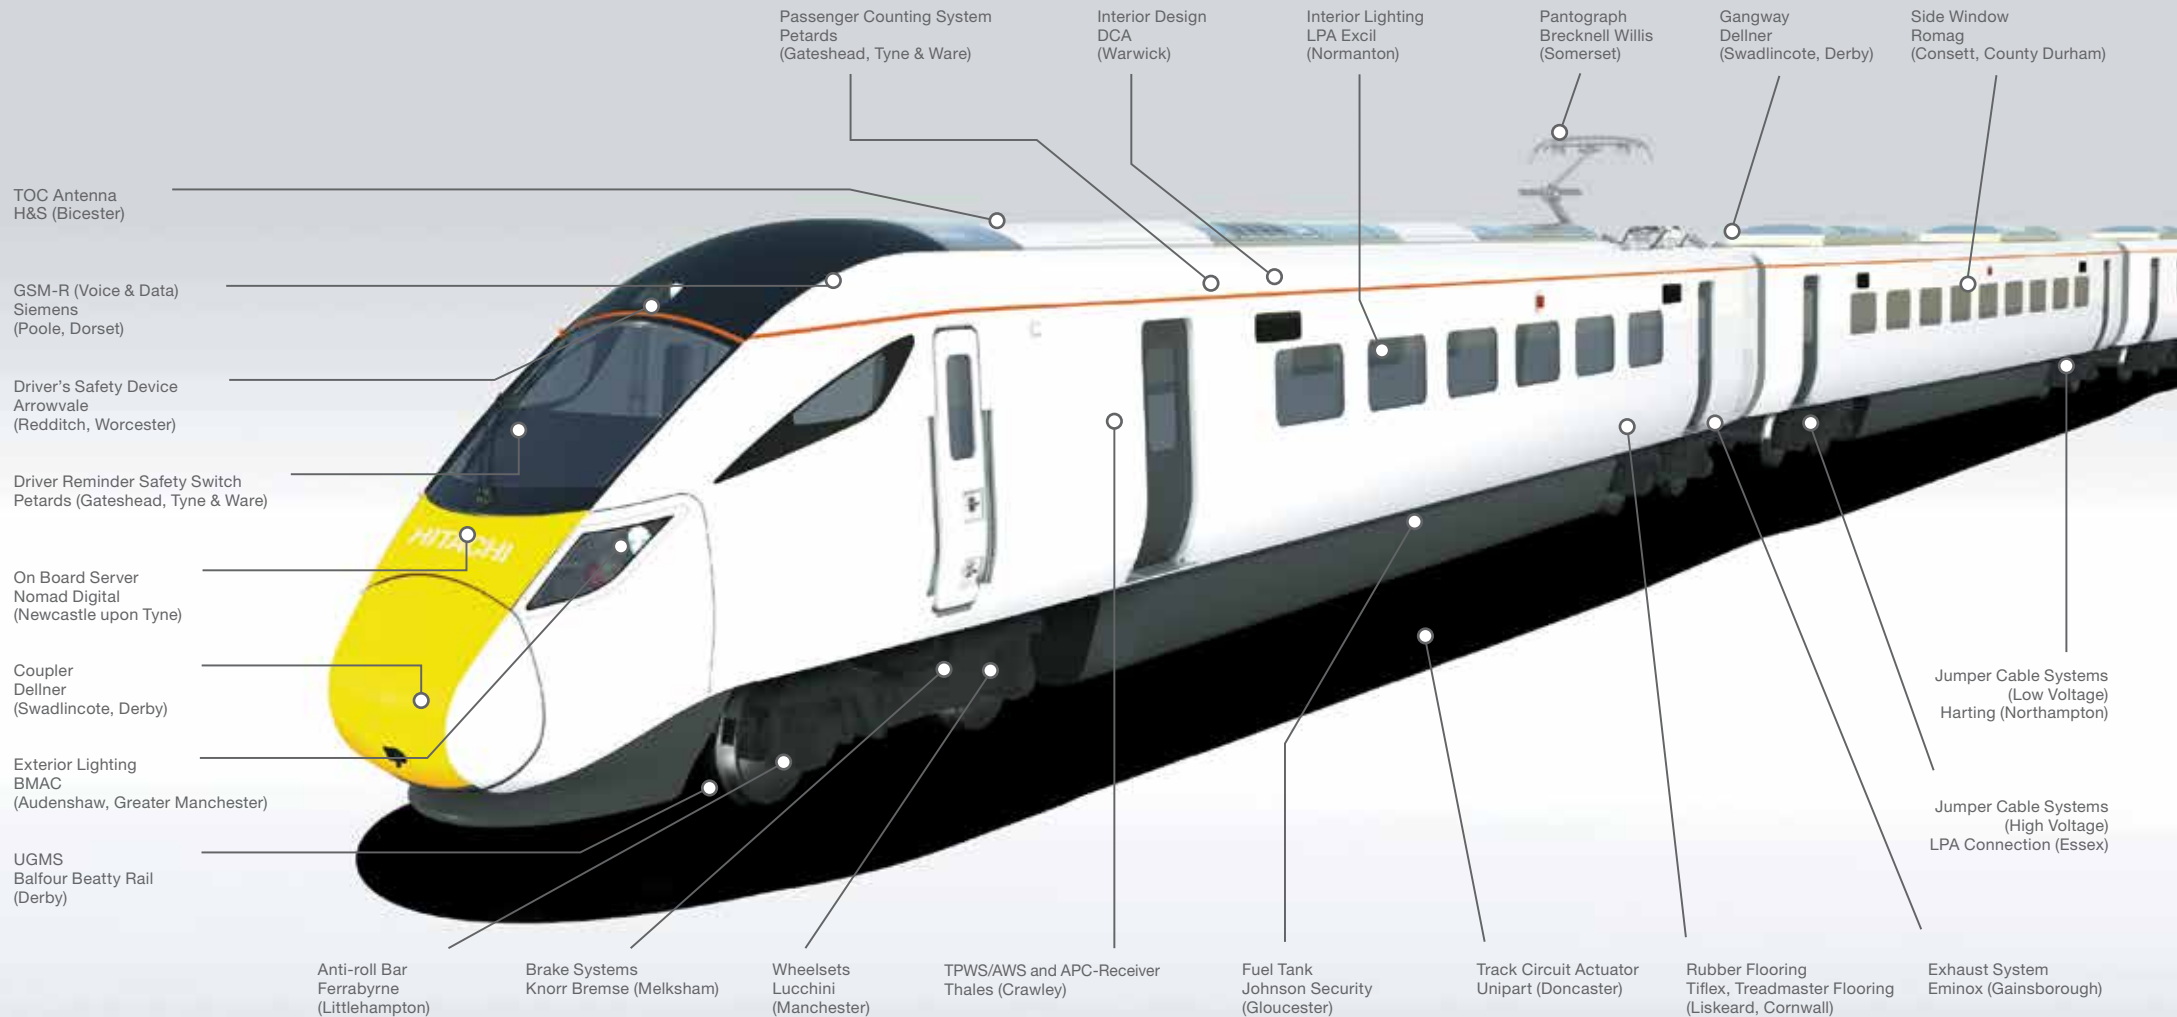

# UK-based suppliers selected by Hitachi Rail Europe for the Class 800/801 trains

# HITACHI

Inspire the Next

Other contacts include: NoBo, (Interfleet), Fire Testing, (Exova) and Train Test Operations, (GB Railfreight)