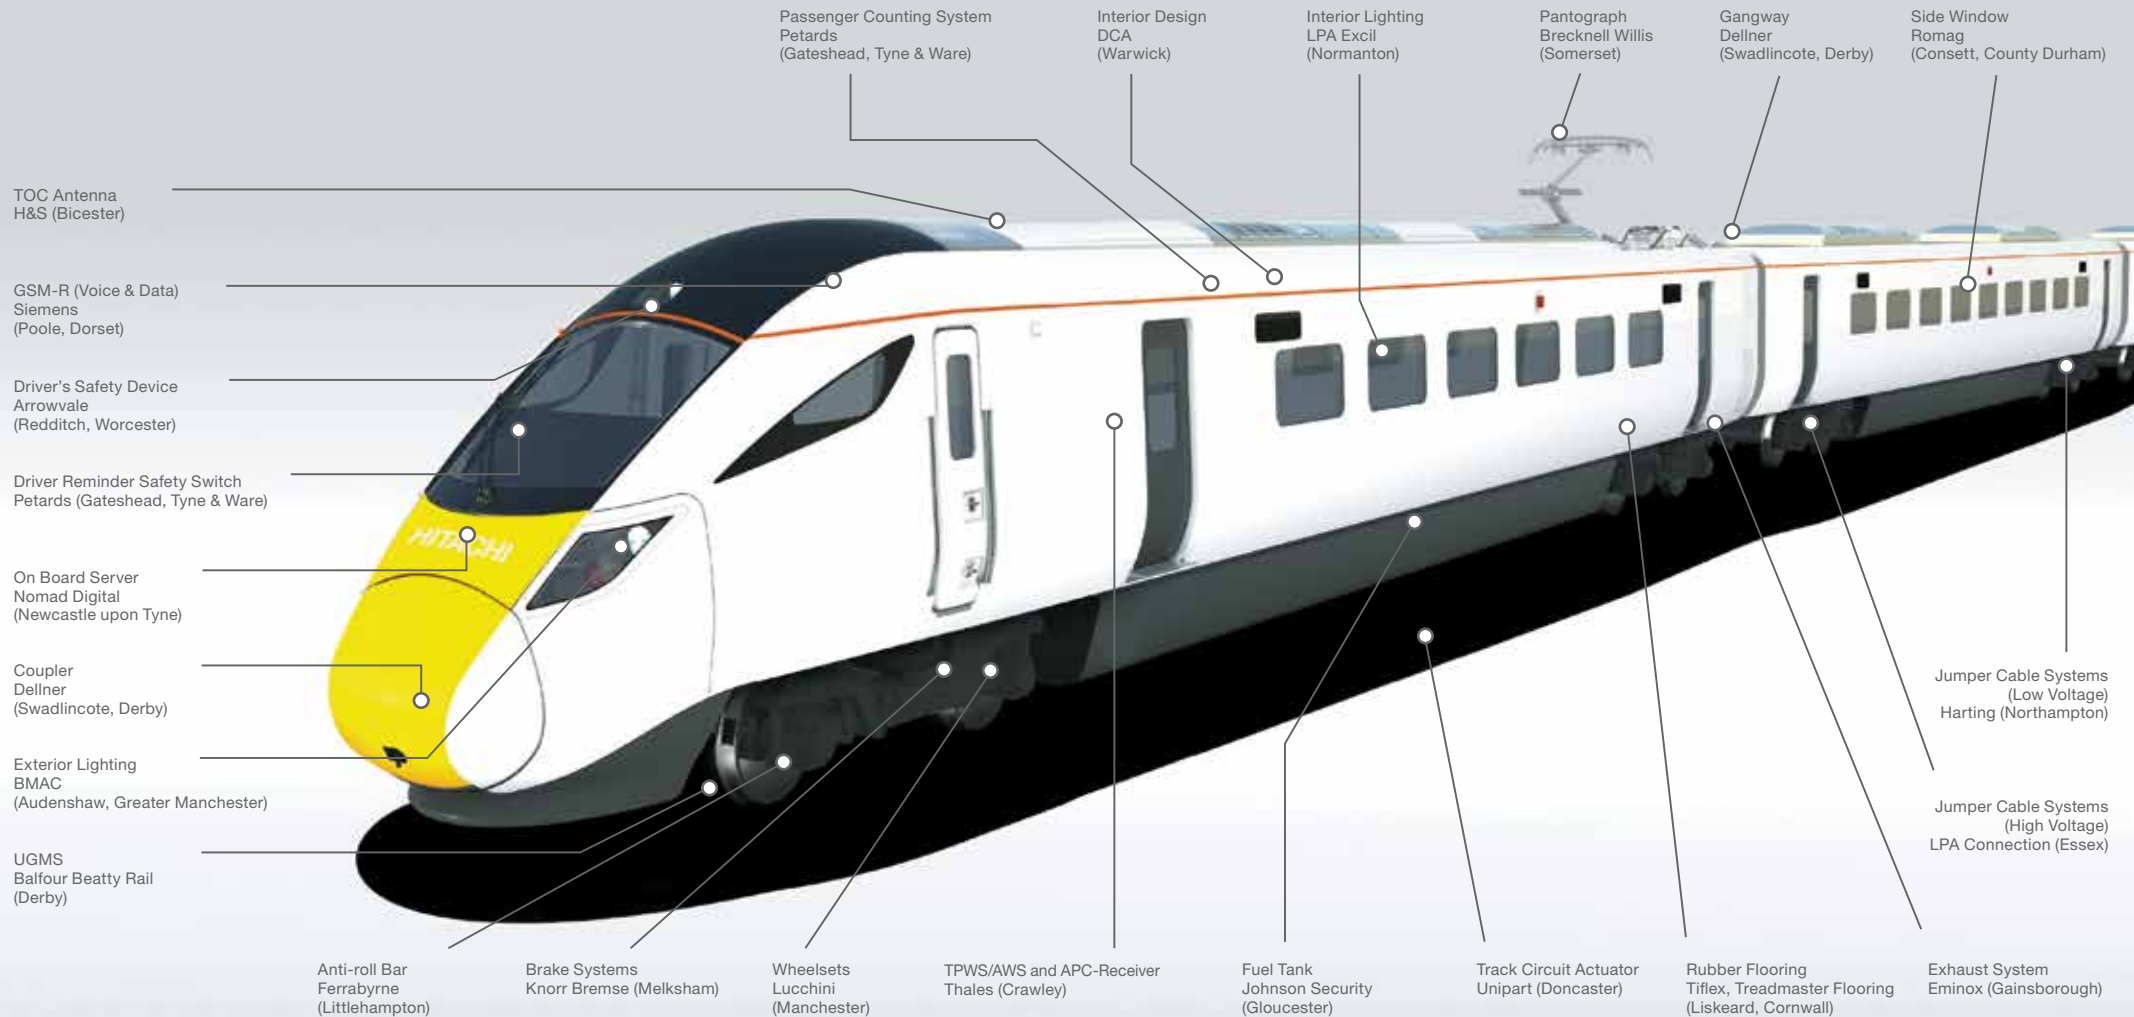

# UK-based suppliers selected by Hitachi Rail Europe for the Class 800/801 trains

# HITACHI

Inspire the Next

Other contacts include: NoBo, (Interfleet), Fire Testing, (Exova) and Train Test Operations, (GB Railfreight)